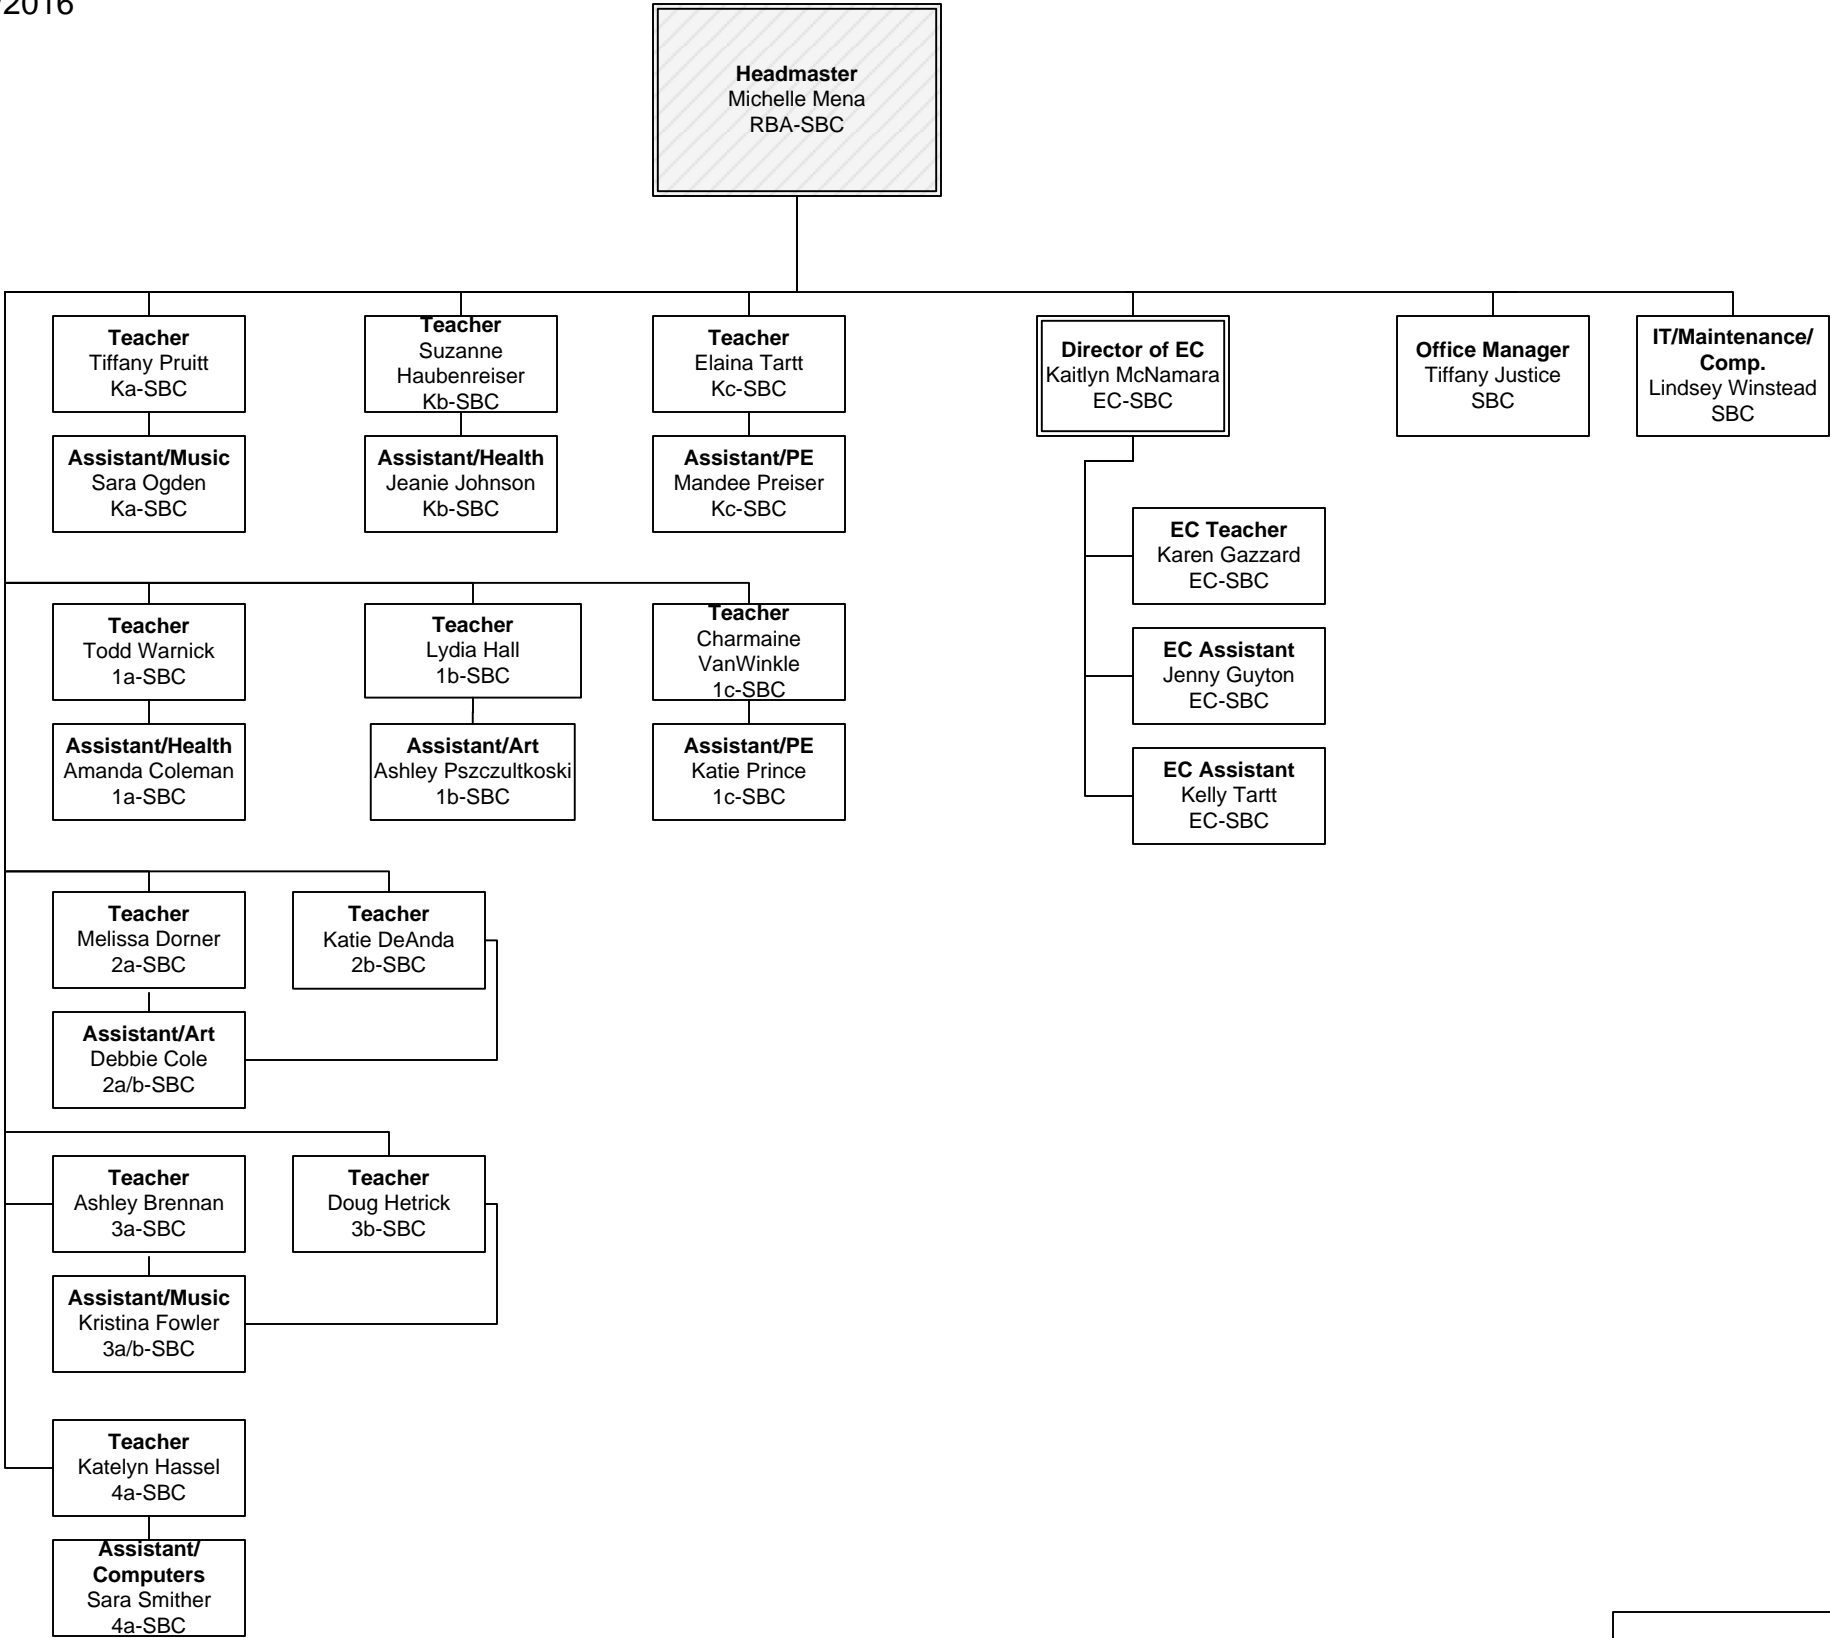

# South Brunswick Charter School 2016-2017

Rev. 09/07/2016

Legend	
White	= Position in Budget and Filled
Green	= Position in Budget, Not yet Filled
Yellow	= Future Position, Not yet in Budget
Pattern	= Employed by RBA